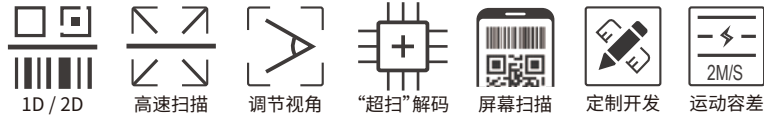

可选

蓝色氛围灯  
白色氛围灯

**73Mini 桌面立式扫码平台**  
Desktop Barcode Scanner

可扫描常见一维/二维码, 支持屏幕扫描, 如: 商品包装、吊牌、快递单、微信、支付宝等

Can scan 1D/2D barcodes, support screen codes, as : packaging, labels, express waybill, wechat, alipay, etc.

### 物理参数 / Physical Characteristics

尺寸/Dimensions:	102mm x 102mm x 150mm
重量/Weight:	272g
电压/Voltage:	5 VDC
电流/Current:	400mA(Operating)

### 识读参数 / Performance Characteristics

图像传感器/Image(Pixels):	640 p(H) x 480 p(V)
光源/Light Source:	照明/illumination: 3500K LED / 617nm RED LED
视场角度/Field of View:	水平(H) $\geq 53^\circ$ 垂直(V) $\geq 41^\circ$
灵敏度/Roll/Pitch/Yaw:	倾斜/Pitch $\pm 65^\circ$ 旋转/Yaw $360^\circ$ 偏转/Roll $\pm 60^\circ$
运动容差/Motion Tolerances:	最高2m/s / up to 2 meters per second
打印对比度/Print Contrast:	$\geq 20\%$
通讯接口/Interfaces Supported:	USB、RS232
识读精度/Minimal Resolution:	$\geq 3.9\text{mil}$
识读码制 Decode Capability:	一维条码/1D: UPC, EAN, Code 128, Code 39, Code 93, Code 11, Matrix 2 of 5, Interleaved 2 of 5, Codabar, etc.
	二维条码/2D: QR Code, MicroQR, PDF417, MicroPDF417, Data Matrix, Maxicode, Aztec, etc.